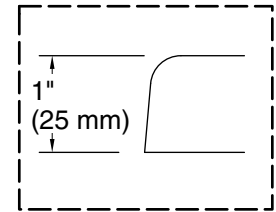

Underscore® Rectangle

66" x 36" Heated BubbleMassage™ air bath w/ whirlpool

K-1173-XHGH

No change in measurements if connected with drain illustrated. (K-7272)

Drop-in Rim Detail

Blower Motor Access
30" (762 mm) W x 15" (381 mm) H Min