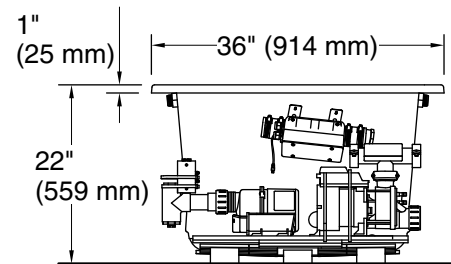

Underscore® Rectangle

66" x 36" Heated BubbleMassage™ air bath w/ whirlpool

K-1173-XHGH

No change in measurements if connected with drain illustrated. (K-7272)

Drop-in Rim Detail

Blower Motor Access
30" (762 mm) W x 15" (381 mm) H Min

The hot water supply should be 70% of the capacity of the bath or greater. Installations will vary.

Technical Information

All product dimensions are nominal.

Installation:	Drop-in, Undermount
Drain location:	End
Basin area, bottom:	44-1/2" x 26-1/2" (1130 mm x 673 mm)
Basin area, top:	60-1/4" x 30-1/4" (1530 mm x 768 mm)
Weight:	182 lbs (82.6 kg)
Minimum floor load:	62.5 lbs/ft ² (305.2 kg/m ²)
Water depth:	17-3/4" (450 mm)
Water capacity:	102 gal (386.1 L)
Cutout:	Drop-in, 65-1/2" x 35-1/2" (1664 mm x 902 mm)
Electrical component rating:	Blower: 120 V, 10 A, 60 Hz Air bath: 120 V, 5 A, 60 Hz Pump: 120 V, 7 A, 60 Hz