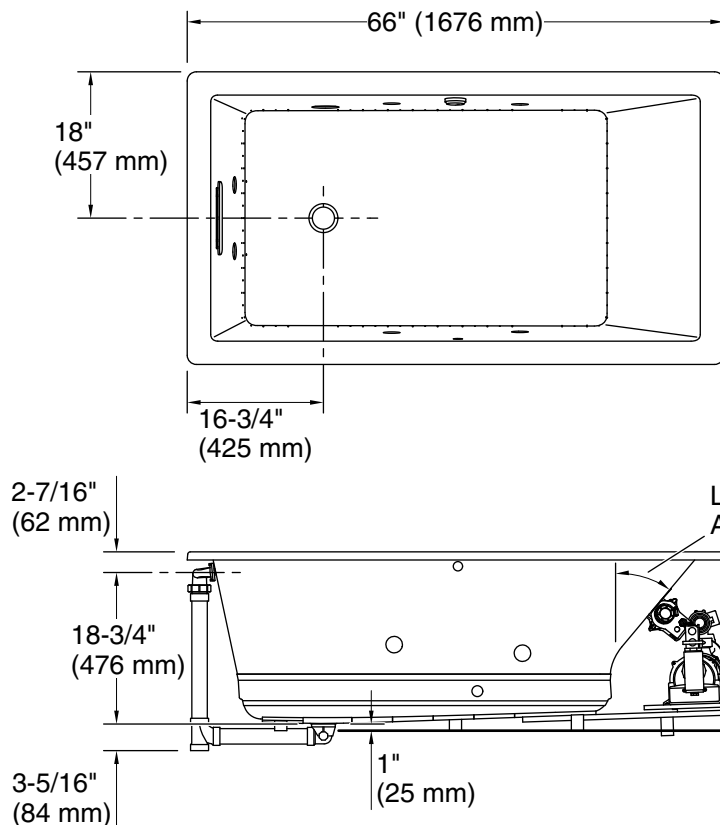

Underscore® Rectangle

66" x 36" Heated BubbleMassage™ air bath w/ whirlpool

K-1173-XHGH

No change in measurements if connected with drain illustrated. (K-7272)

Drop-in Rim Detail

Blower Motor Access
30" (762 mm) W x 15" (381 mm) H Min

The hot water supply should be 70% of the capacity of the bath or greater. Installations will vary.

Technical Information

All product dimensions are nominal.

Installation:	Drop-in, Undermount
Drain location:	End
Basin area, bottom:	44-1/2" x 26-1/2" (1130 mm x 673 mm)
Basin area, top:	60-1/4" x 30-1/4" (1530 mm x 768 mm)
Weight:	182 lbs (82.6 kg)
Minimum floor load:	62.5 lbs/ft ² (305.2 kg/m ²)
Water depth:	17-3/4" (450 mm)
Water capacity:	102 gal (386.1 L)
Cutout:	Drop-in, 65-1/2" x 35-1/2" (1664 mm x 902 mm)
Electrical component rating:	Blower: 120 V, 10 A, 60 Hz Air bath: 120 V, 5 A, 60 Hz Pump: 120 V, 7 A, 60 Hz